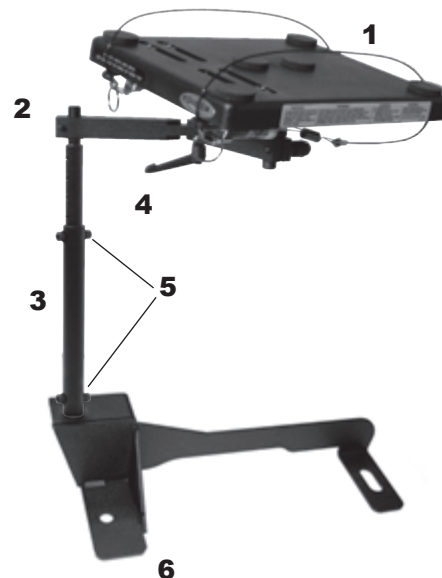

'00-'14 TAHOE/SUBURBAN/SILVERADO/SIERRA 2500-3500

'00-'13 SILVERADO/SIERRA 1500

Computer Mount - No Holes

425-511715215

JOTTO DESK®

WWW.JOTTODESK.COM

1 - ABS Cable Dock® Desktop

Rotates 360° with ergonomic platform tilt. Two (2) nylon coated stainless steel cables secure notebook computer to desk. "One Hand" operation for removing and securing computer. Six (6) foam pads lift the computer off of the desktop providing shock absorption and air flow under computer.

2 - Articulated Swing Arm

Rotates 360° around stand and extends 13 3/8". Ratchet Handles secure swing arm in position at elbow and stand.

3 - Telescoping Rod and Stand Assembly

Extends desktop height, travels inside of stand.

4 - Ratchet Handles

Secures swing arm positioning and allows for 360° swing arm rotation.

5 - Hex Head Cap Screws and Lock Washers

Secures rod in stand at desired height and stand to base

6 - One Piece Mounting Base

3/16" gauge steel, one-piece base design increases overall sturdiness and frees up leg room.