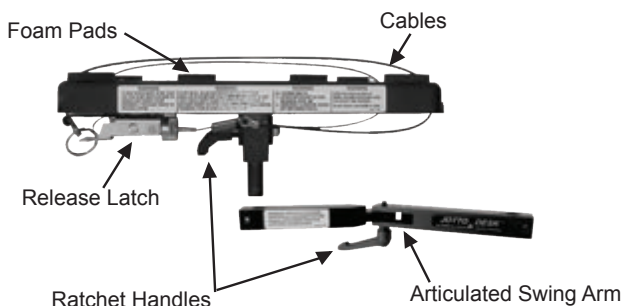

WHY THE CABLE-DOCK® DESKTOP?

The Cable-Dock is a patented, truly innovative and proven method for effectively securing a laptop computer for mobile professionals. We believe the Cable-Dock is the best way to secure a laptop because:

- ...we provide shock absorbing pads while others don't.
- ...we allow air to circulate underneath the laptops while others don't.
- ...we embrace and conform to the whole body of the laptop rather than just contain the edges and sides as others do. Why? All laptops are not equal in shape.
- ...we have built-in back-up for keeping the laptop secure in case cable latch release is accidentally opened while others don't.
- ...we mount all sizes of laptops while others can't.
- ...we are lightweight at 3.4 lbs with two adjustments for set-up while others weigh 9-10 lbs with 7-10 adjustments.

DETAILED INFORMATION

ABS Cable Dock® Desktop:	10" x 12" x 1" ABS plastic desktop with 1/4" thick wall; 22" Cables, 6" square 11 gauge steel mounting plate; 5/8" Aluminum post connector
Swing Arm:	1" square x 13-3/8" solid aluminum; black anodized
Telescoping Rod:	7/8" x 12" steel with 5/8" turned swing arm rest
Stand:	1" x 10" 11 gauge steel, black; round stock
Height Variation:	22.5" to 27"
Base Mount:	3/16" gauge master, one-piece base with tapped 7/8" mounting post
Weight:	16.03 lbs

HOW TO ORDER

No Holes Mount Complete

(Package includes: Desktop, Articulated Swing Arm, Telescoping Rod, Stand & Base)

Model No. 425-5117/5215 '00-'14 Chevy Tahoe / Silverado 2500-3500 / Suburban
'00-'13 Chevy Silverado 1500 / GMC Sierra 1500

Base Only

Model No. 425-3243 '00-'14 Chevy Tahoe / Silverado 2500-3500 / Suburban /
'00-'13 Chevy Silverado 1500 / GMC Sierra 1500

jottodesk.com
toll free 1.877.455.6886